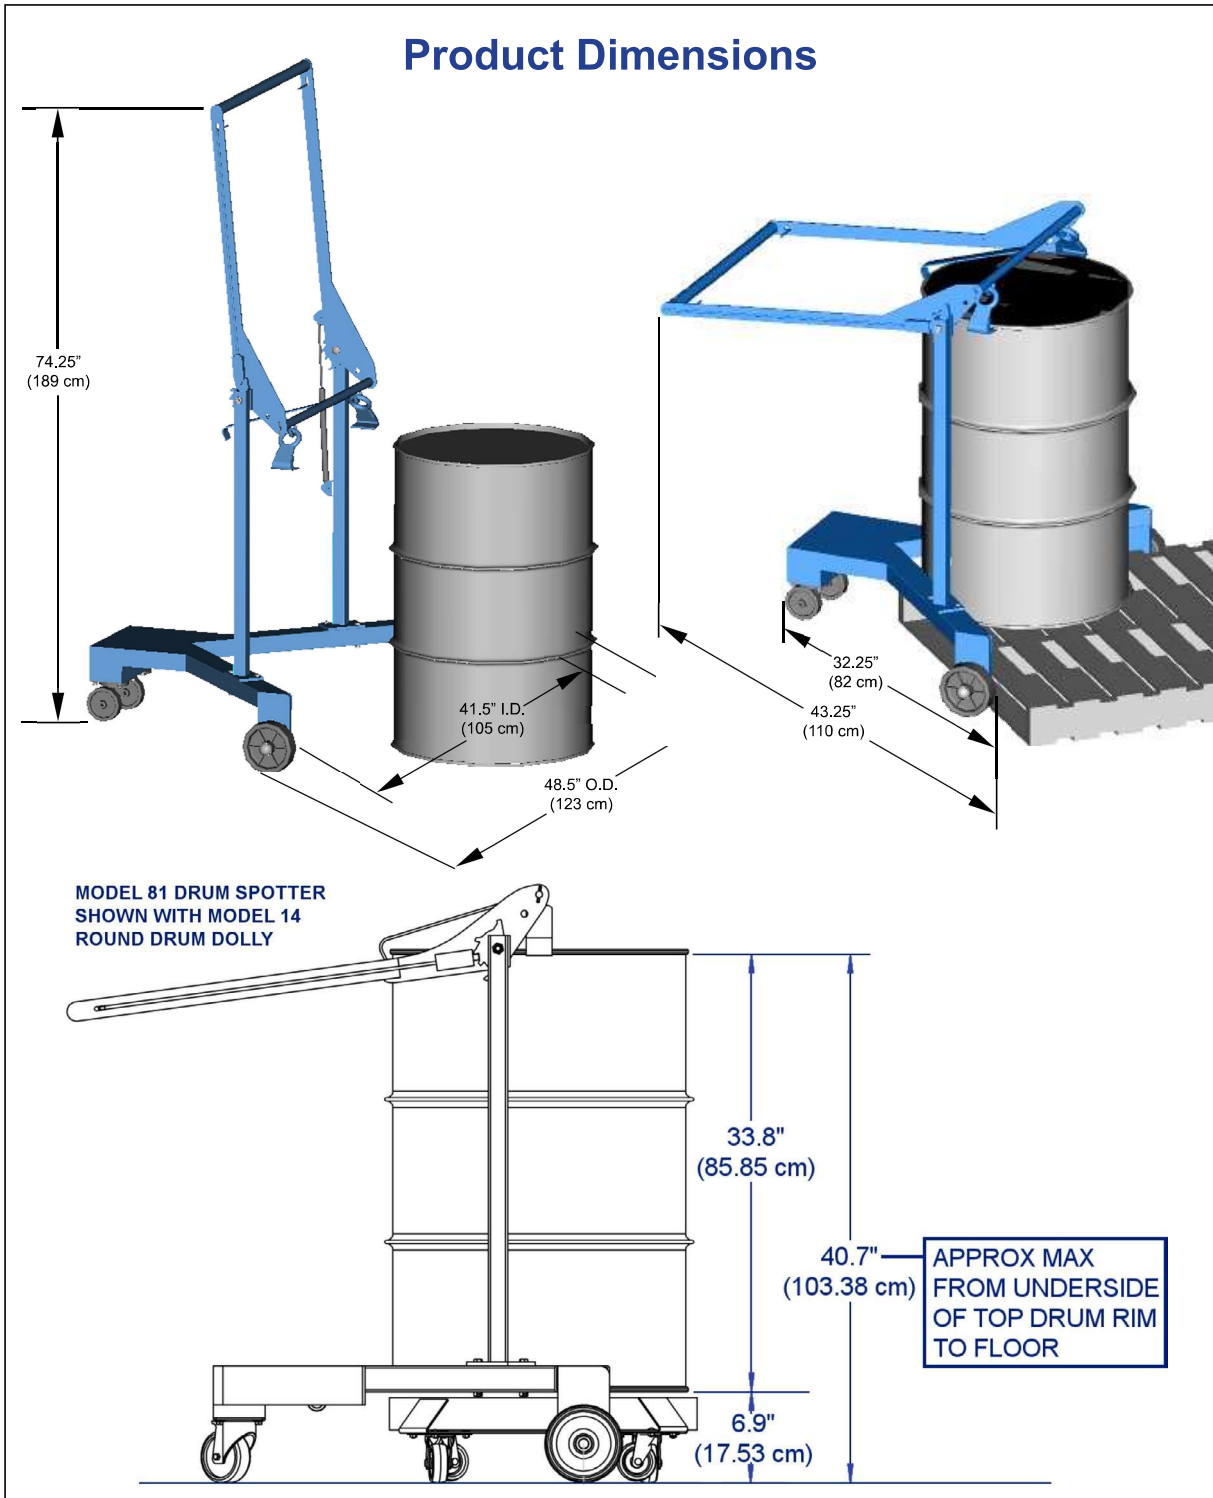

MADE  
IN  
USA

**Product Dimensions**

**Ship Dimensions**

Ships "Knocked down" and packed in two cartons to reduce freight cost.

Domestic ship dimensions and weights:

- Carton A - Handle, stanchions and hooks: 41" x 36" x 9" (107 x 91 x 23 cm), 54 Lb. (24.5 kg)
- Carton B - Base Assembly: 51" x 34" x 10" (130 x 86 x 25 cm), 157 Lb. (71.2 kg)